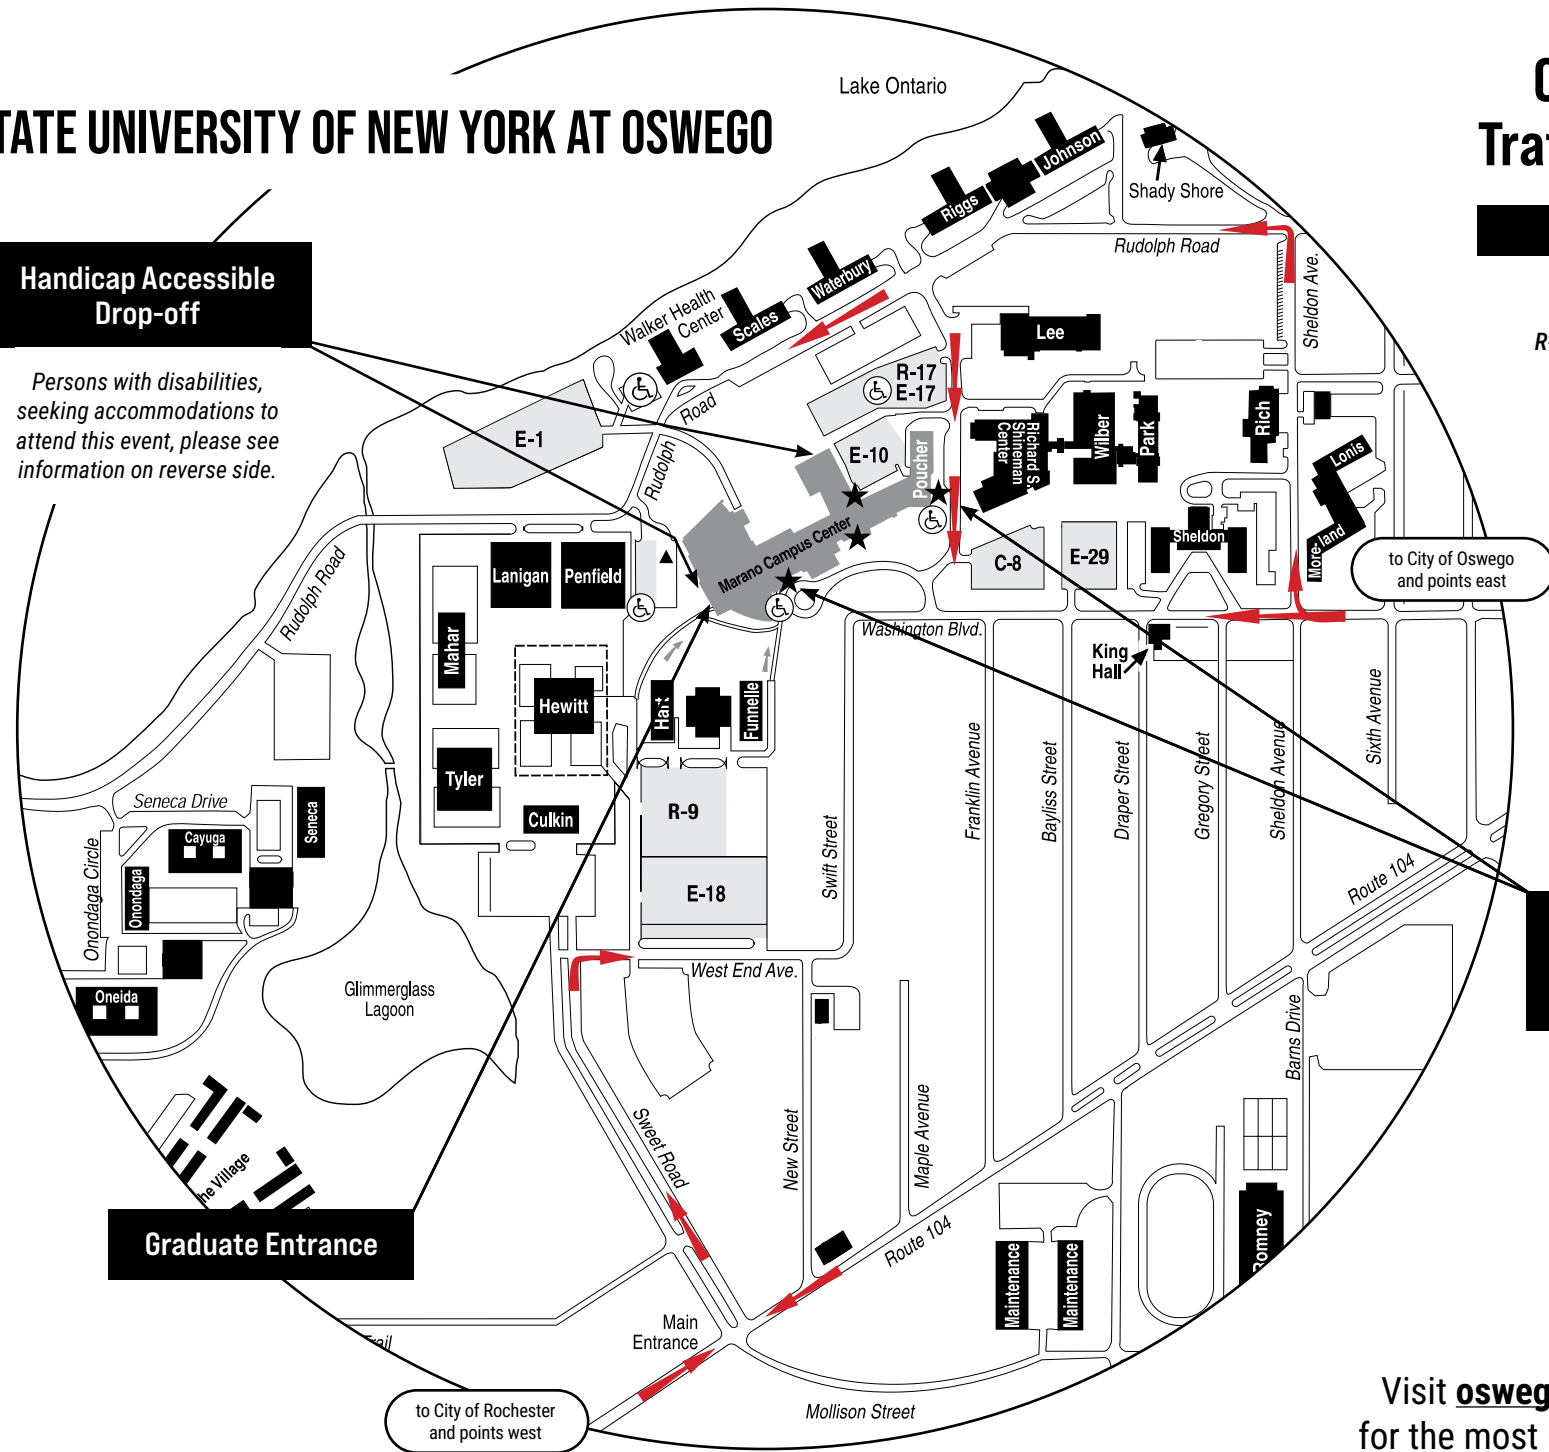

### Where Can I Park?

Lot numbers:  
E-1, R-17, E-17, E-10, C-8, E-29,  
R-9 and E-18 are most convenient to  
the Marano Campus Center

Lot E-31: Handicap/VIP parking

★ = Guest Entrances

▲ = Tent for Friday evening  
Torchtlight and post-  
Commencement  
reception

♿ = Handicap Accessible

### Graduate Entrance

to City of Rochester  
and points west

to City of Oswego  
and points east