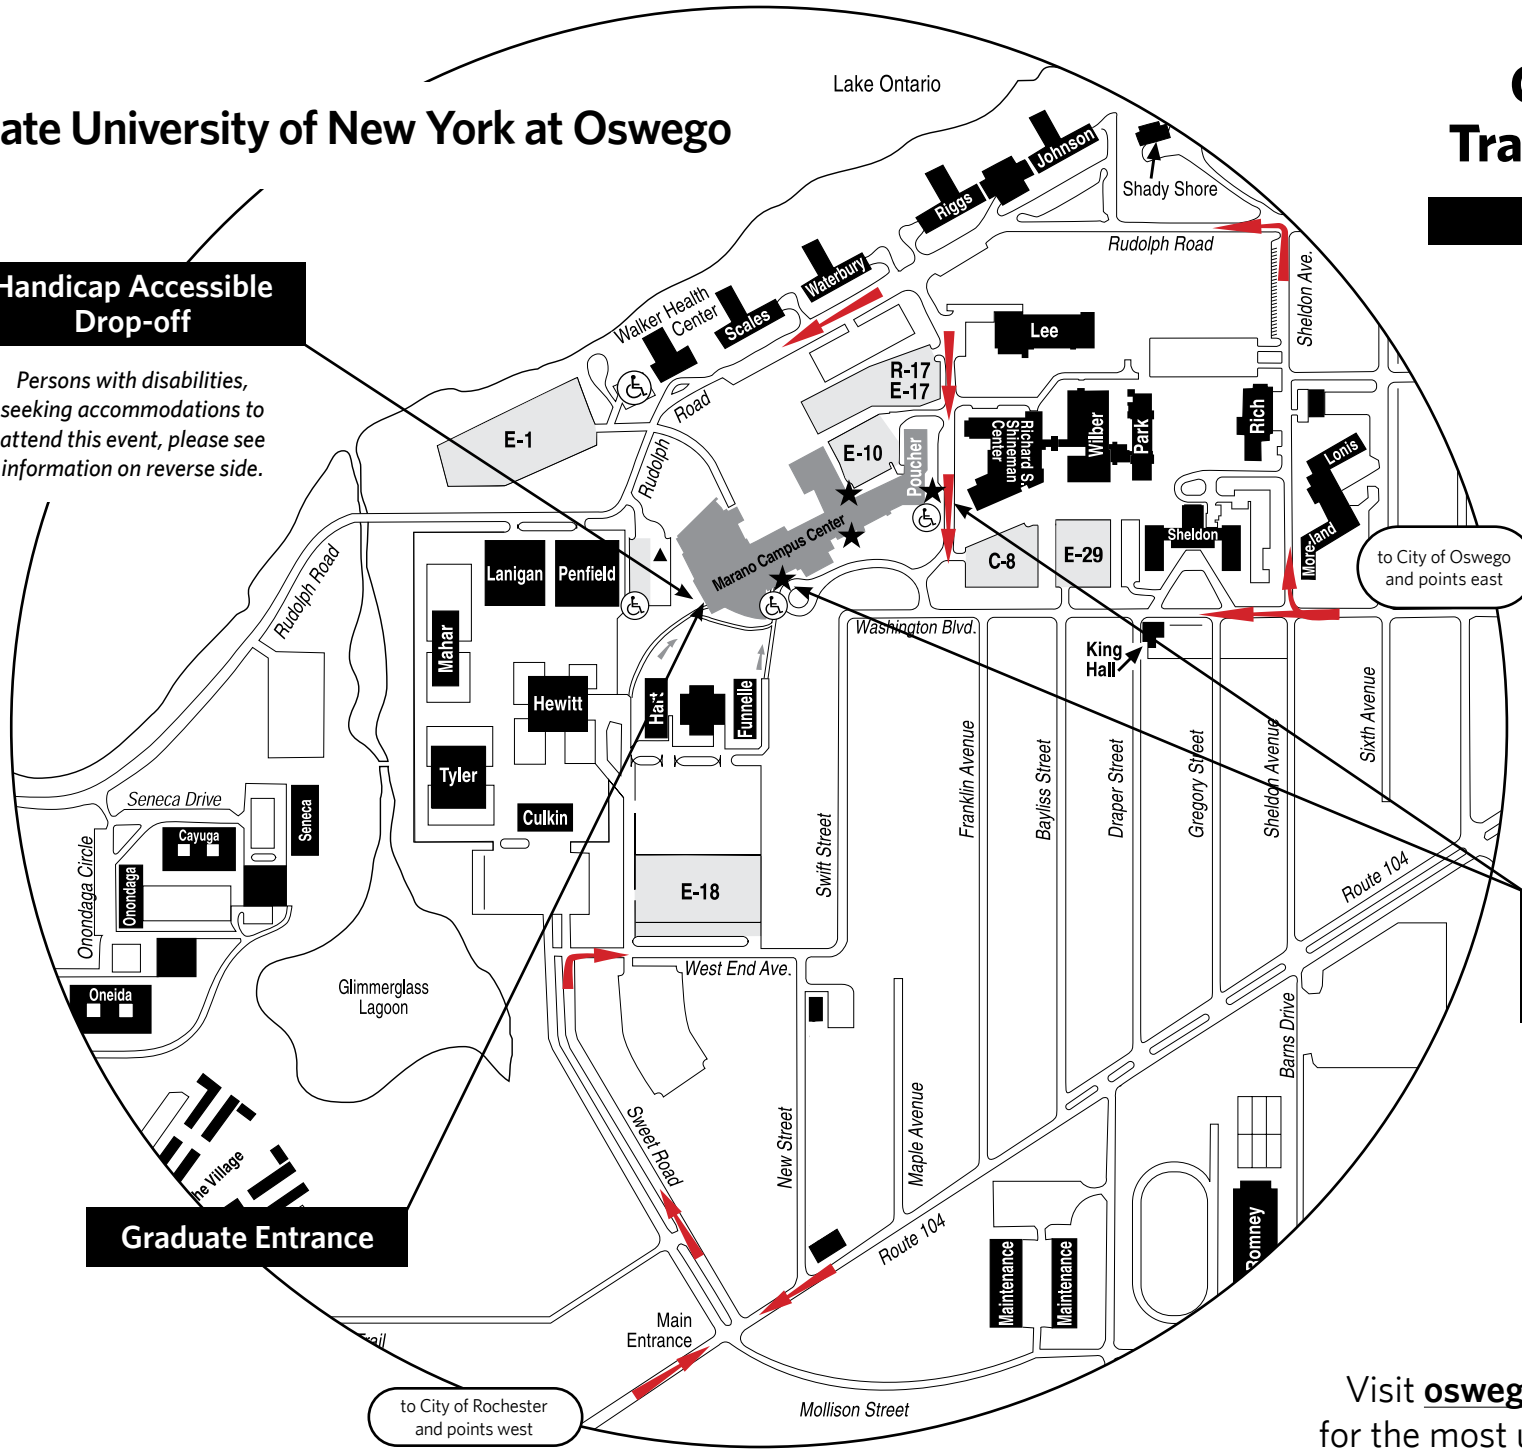

# State University of New York at Oswego

## Handicap Accessible Drop-off

Persons with disabilities, seeking accommodations to attend this event, please see information on reverse side.

## Where Can I Park?

**Lot numbers:**  
E-1, E-17, R-17, E-18, E-10, E-29 and C-8 are most convenient to the Marano Campus Center

- ★ = Guest Entrances
- ▲ = Tent for Friday evening Torchlight and post-Commencement reception
- ♿ = Handicap Accessible